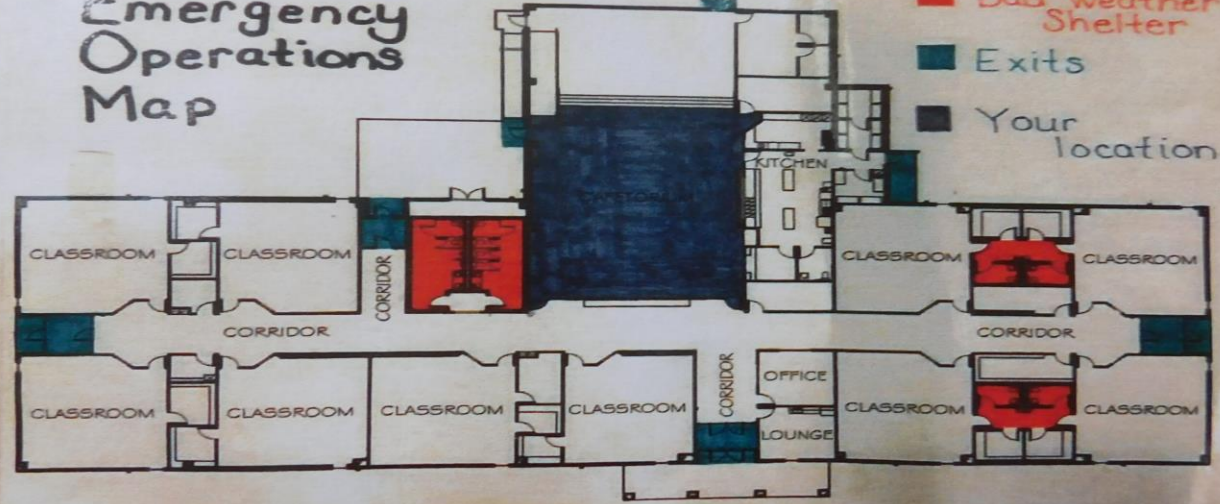

Web Url
[Link to image](#)

NO GPS
Please tap here to set your location manually.

SEND

Drawbridge

**SHOT
OVER**

**Aircraft Position and
Field-of-View**

AR in Shot Over

Advanced Mapping

Emergency Operations Map

- Bad Weather Shelter
- Exits
- Your location

Floorplans

CRITICAL RESPONSE GROUP

NO GPS
Please tap here to
set your location
manually

Advanced Drone Mapping

Mobile Ad-Hoc (MESH) Networks