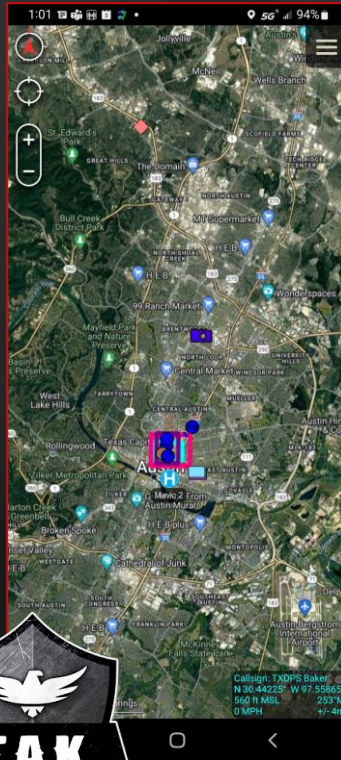

The Location Problem

- ▶ Vehicle locations instead of officer locations
- ▶ Mix of consumer apps instead of a unified agency solution
- ▶ No interoperability with other agencies

Texas TAK Partners

Life-Saving

unit locations

UAS locations

map markup

aircraft locations

NO GPS
Please tap here to
set your location
manually

Cross Platform Functionality

iTAK

ATAK

WinTAK

Interagency Coordination (2023 Texas Governor's Inauguration)

NO GPS
Please tap here to
set your location
manually

External Onboarding (Houston PD)

Taking TAK to the next level

Full List of Integrations

- ▶ ADSB – public and private aircraft
- ▶ CNC Live – *pending*
- ▶ DroneSense – DPS drone locations
- ▶ Drawbridge
- ▶ Shotover – manned aircraft
- ▶ TXMAP – fleet locations
- ▶ Versaterm – fleet location and status