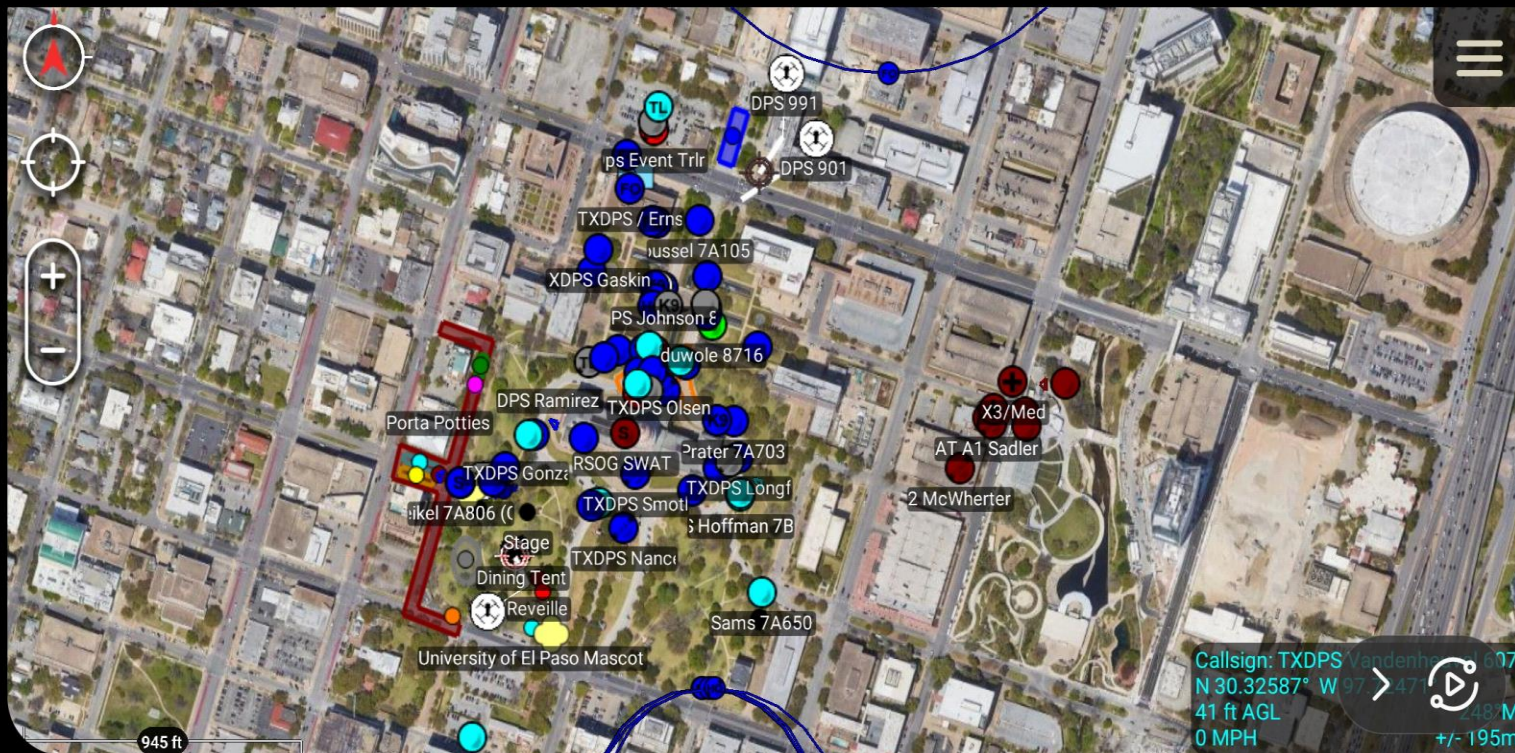

The Location Problem

- ▶ Vehicle locations instead of officer locations
- ▶ Mix of consumer apps instead of a unified agency solution
- ▶ No interoperability with other agencies

Texas TAK Partners

Life-Saving

unit locations

UAS locations

map markup

aircraft locations

NO GPS
Please tap here to
set your location
manually

Cross Platform Functionality

iTAK

ATAK

WinTAK

Interagency Coordination (2023 Texas Governor's Inauguration)

NO GPS
Please tap here to
set your location
manually

External Onboarding (Houston PD)

Taking TAK to the next level

Full List of Integrations

- ▶ ADSB – public and private aircraft
- ▶ CNC Live – *pending*
- ▶ DroneSense – DPS drone locations
- ▶ Drawbridge
- ▶ Shotover – manned aircraft
- ▶ TXMAP – fleet locations
- ▶ Versaterm – fleet location and status