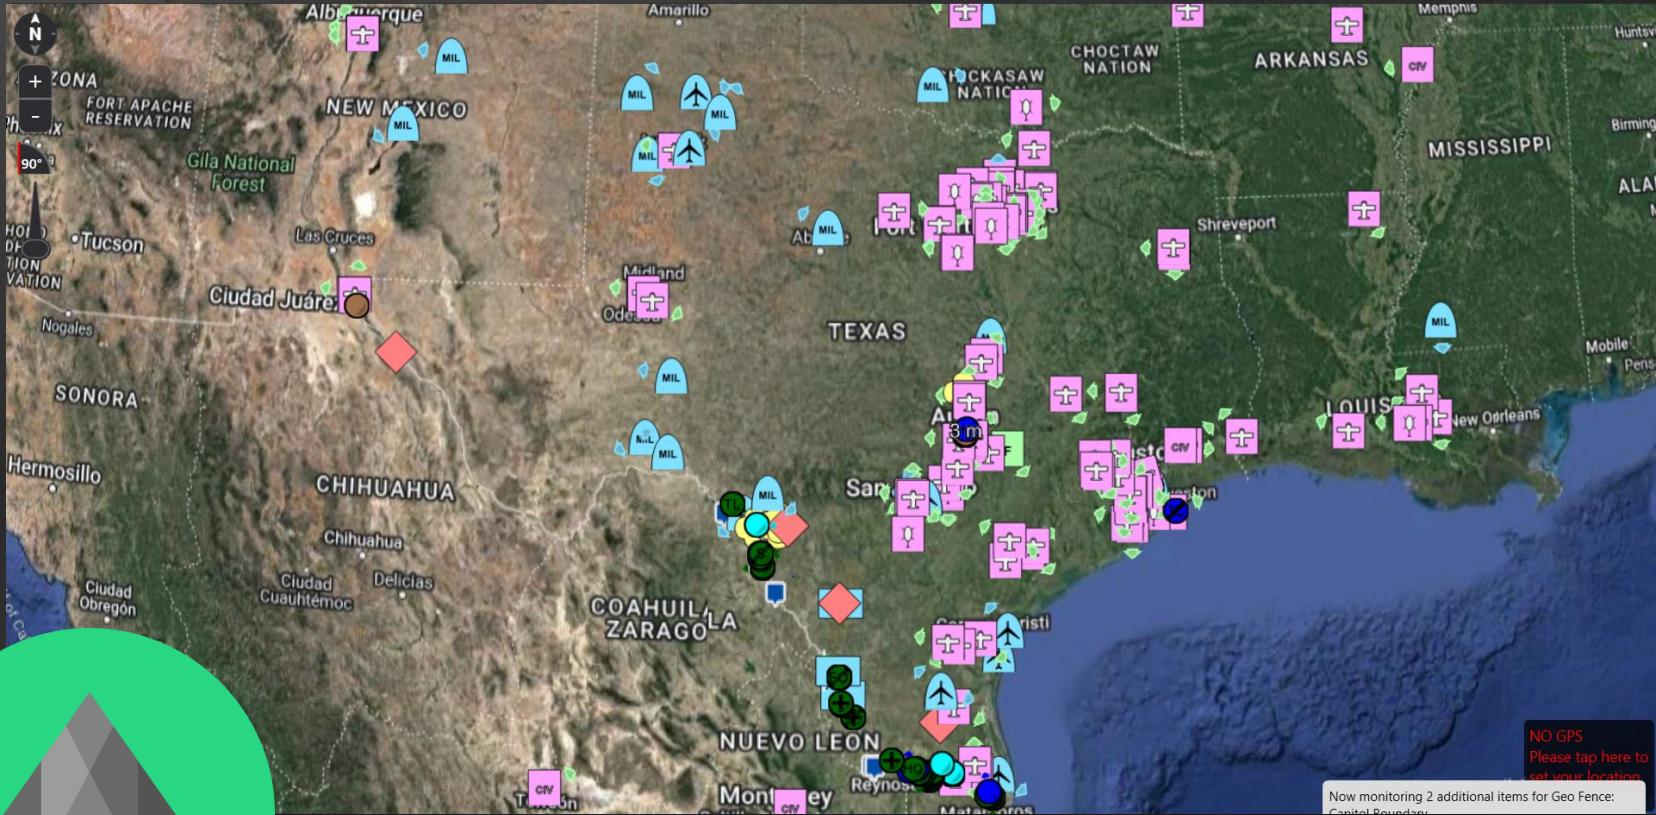

unit locations

UAS locations

map markup

aircraft locations

NO GPS
Please tap here to
set your location
manually

Cross Platform Functionality

iTAK

ATAK

WinTAK

Interagency Coordination (2023 Texas Governor's Inauguration)

NO GPS
Please tap here to
set your location
manually

External Onboarding (Houston PD)

Taking TAK to the next level

Full List of Integrations

- ▶ ADSB – public and private aircraft
- ▶ CNC Live – *pending*
- ▶ DroneSense – DPS drone locations
- ▶ Drawbridge
- ▶ Shotover – manned aircraft
- ▶ TXMAP – fleet locations
- ▶ Versaterm – fleet location and status