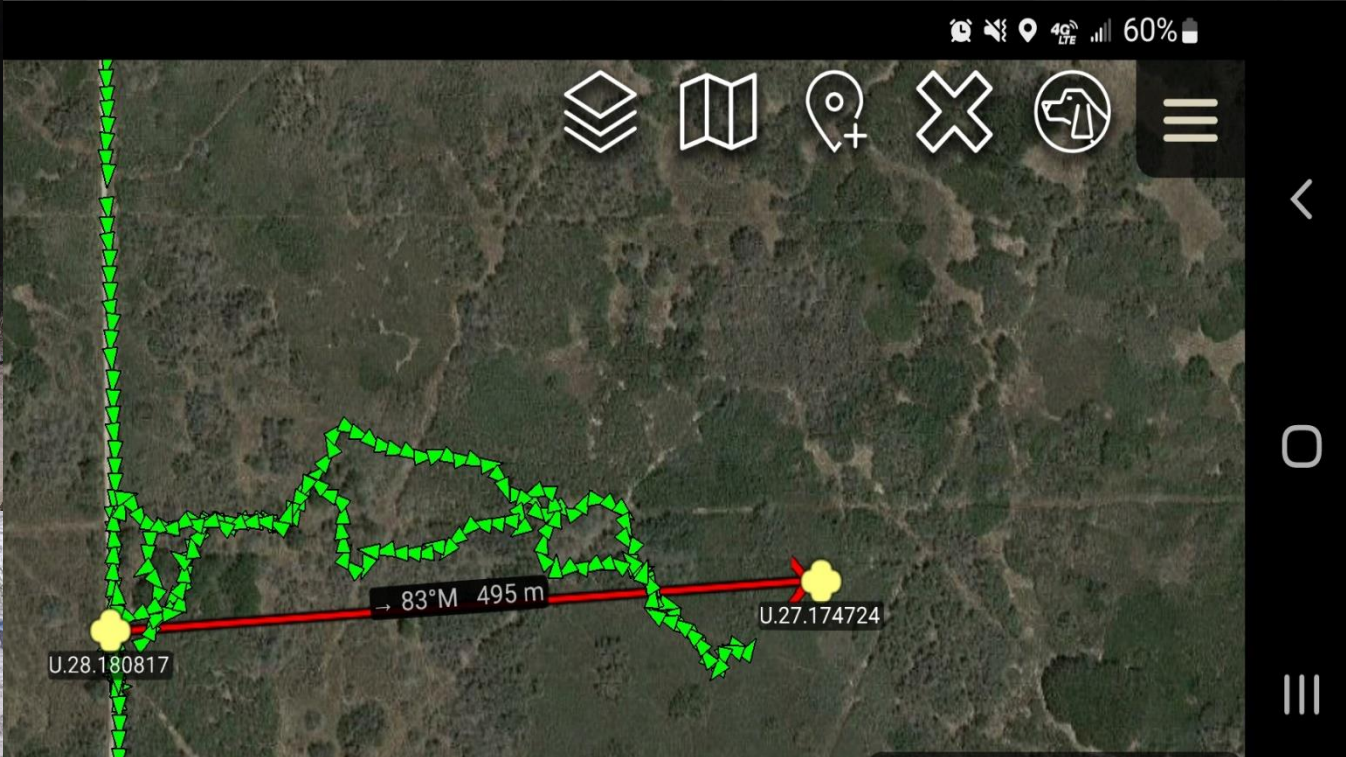

Life-Saving