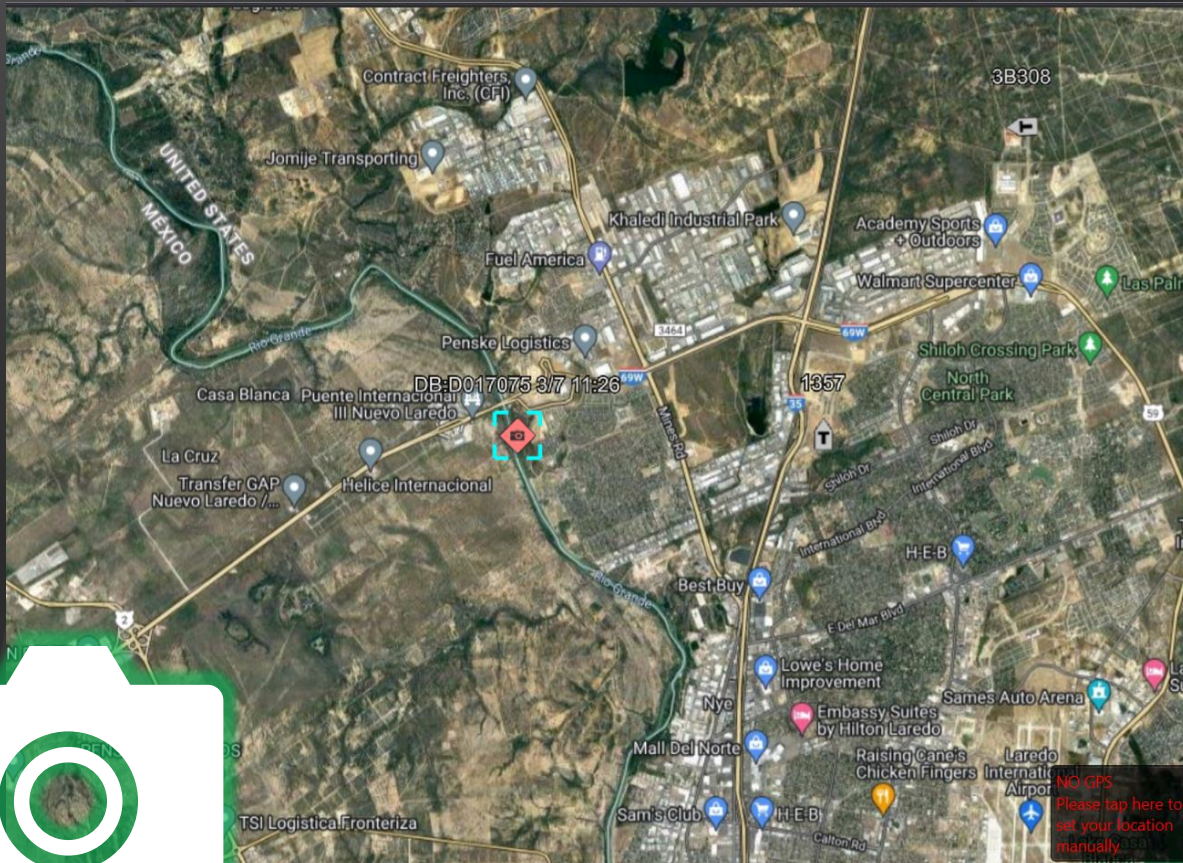

- ▶ ADSB – public and private aircraft
- ▶ CNC Live – *pending*
- ▶ DroneSense – DPS drone locations
- ▶ Drawbridge
- ▶ Shotover – manned aircraft
- ▶ TXMAP – fleet locations
- ▶ Versaterm – fleet location and status

ADSB (ADSB Exchange)

Drones (Dronesense)

DRONE SENSE

NO GPS
 Callsign: TXDPS Vandenheuef 607
 N 30.51656° W 97.75101°
 -105 ft AGL
 55°M
 +/- 1m

Marker Details

DB:D017075 3/7 11:26

Coordinate
14R MR 47200 52254
--- ft MSL

From You
NO GPS DATA

Type
Ground track

Height
m

Location Error
Unknown

Last Report
Time 3/7/2023 5:26:11 PM
Age 0h 1m 51s
State 0h 58m 8s
Source ssk://atak.dps.texas.gov:8089

Remarks
D017075
Response Area: LRN 2248
Special Instructions: Flag all bodies and bundles. R-L is inbound towards the 2247 donut.
Camera: LRN 2248
Sector: Laredo
Station: Laredo North
Zone: N/A

Web Url
[Link to image](#)

NO GPS
Please tap here to set your location manually.

SEND

Drawbridge

**SHOT
OVER**

**Aircraft Position and
Field-of-View**

AR in Shot Over

Advanced Mapping