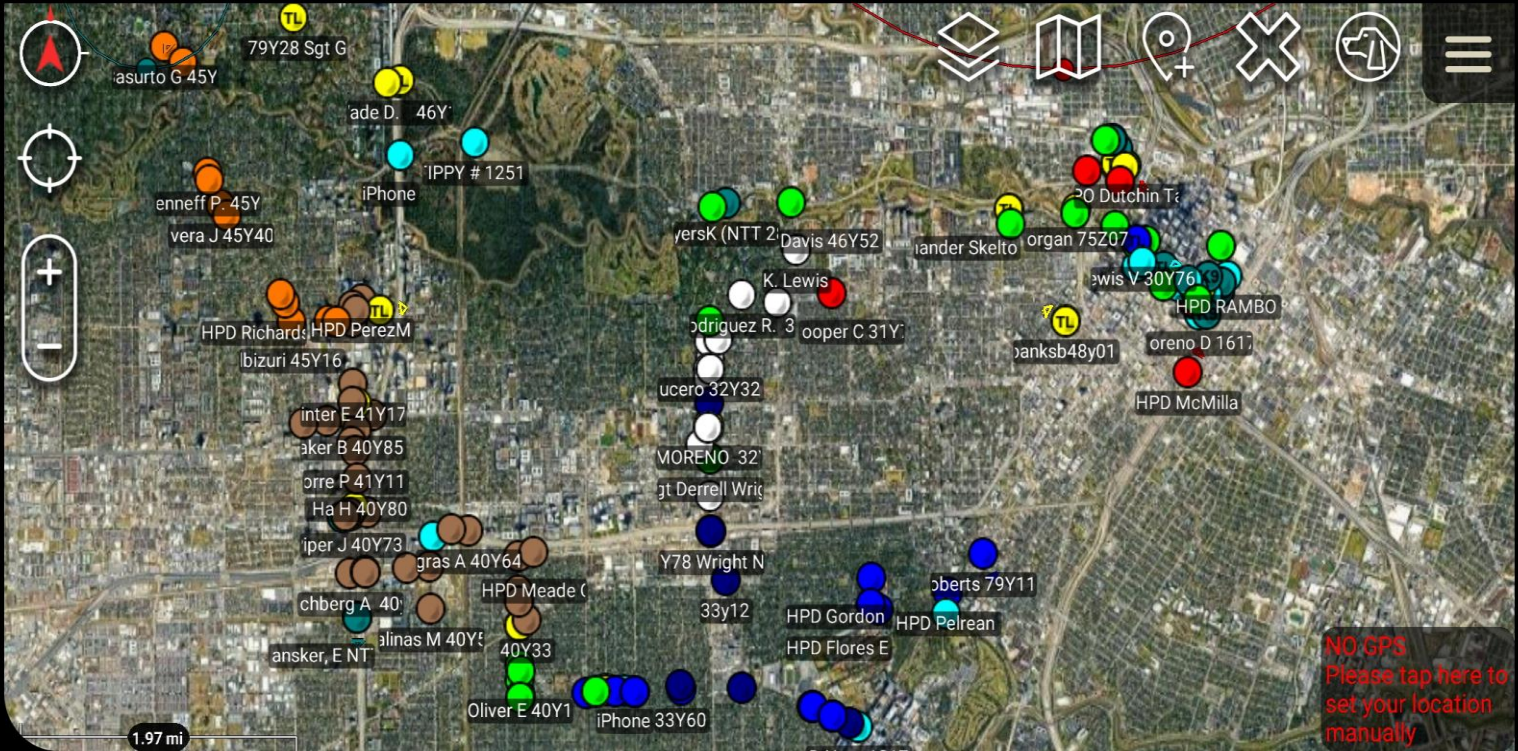

The Location Problem

- ▶ Vehicle locations instead of officer locations
- ▶ Mix of consumer apps instead of a unified agency solution
- ▶ No interoperability with other agencies

Texas TAK Partners

Life-Saving

unit locations

UAS locations

map markup

aircraft locations

NO GPS
Please tap here to
set your location
manually

Cross Platform Functionality

iTAK

ATAK

WinTAK

Interagency Coordination (2023 Texas Governor's Inauguration)

NO GPS
Please tap here to
set your location
manually

External Onboarding (Houston PD)

Taking TAK to the next level

Full List of Integrations

- ▶ ADSB – public and private aircraft
- ▶ CNC Live – *pending*
- ▶ DroneSense – DPS drone locations
- ▶ Drawbridge
- ▶ Shotover – manned aircraft
- ▶ TXMAP – fleet locations
- ▶ Versaterm – fleet location and status