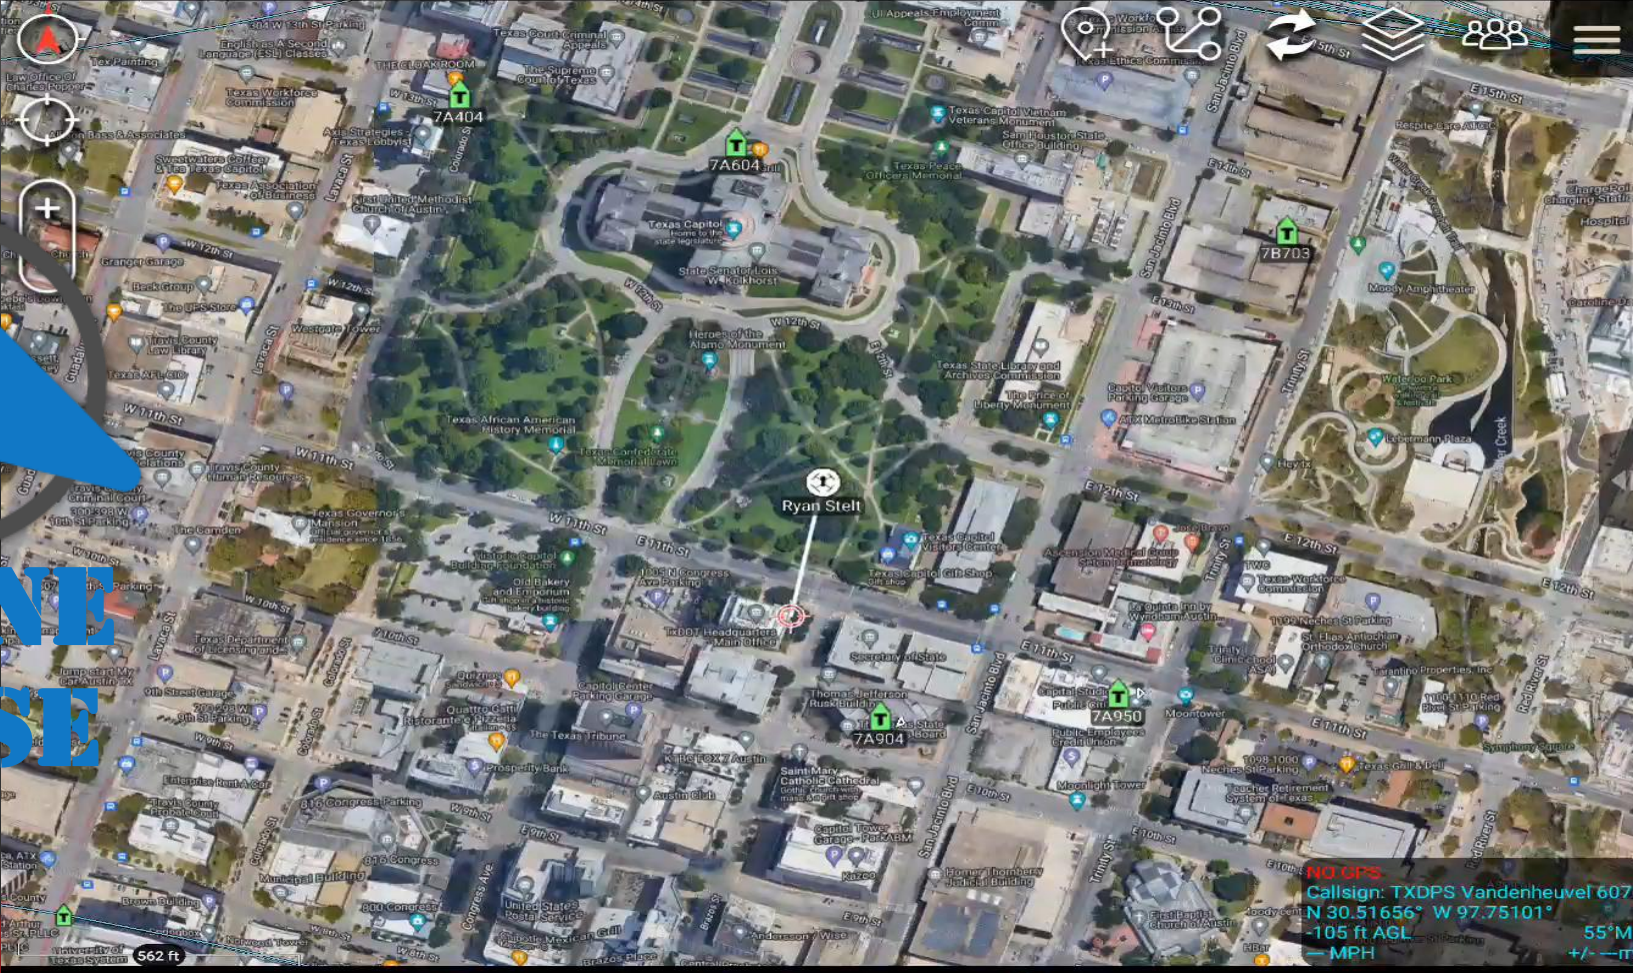

DRONE SENSE

NO GPS
Callsign: TXDPS Vandenheuef 607
N 30.51656° W 97.75101°
-105 ft AGL
55°M
+/- 1m