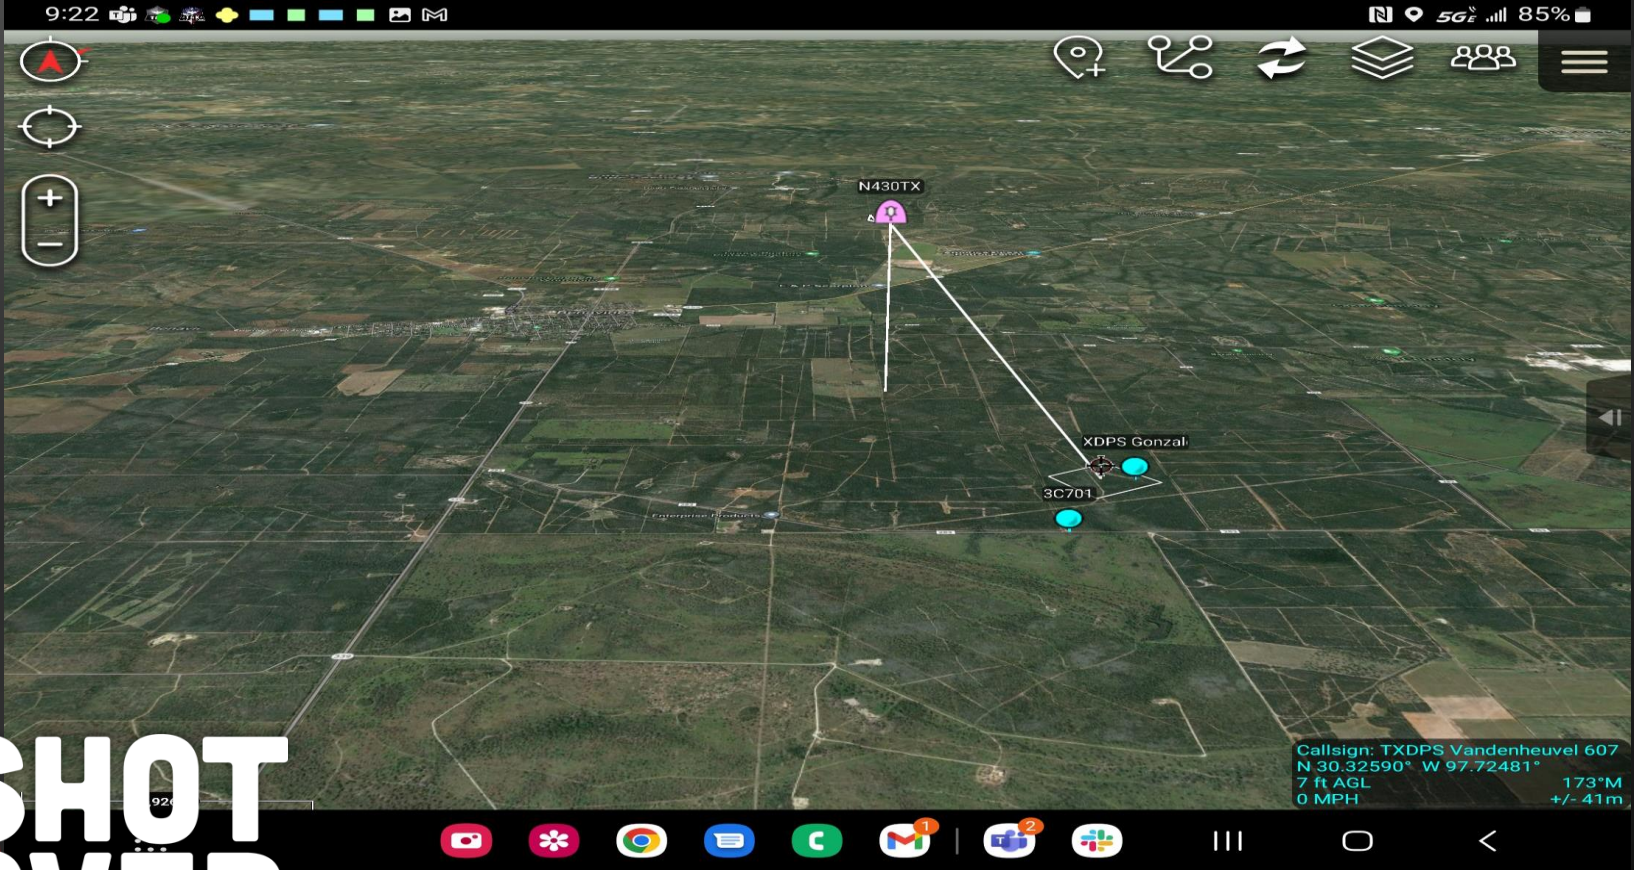

- ▶ ADSB – public and private aircraft
- ▶ CNC Live – *pending*
- ▶ DroneSense – DPS drone locations
- ▶ Drawbridge
- ▶ Shotover – manned aircraft
- ▶ TXMAP – fleet locations
- ▶ Versaterm – fleet location and status

ADSB (ADSB Exchange)

Drones (Dronesense)

DRONE SENSE

NO GPS
 Callsign: TXDPS Vandenheuef 607
 N 30.51656° W 97.75101°
 -105 ft AGL
 55°M
 +/- 1m

Marker Details

DB:D017075 3/7 11:26

Coordinate
14R MR 47200 52254
--- ft MSL

From You
NO GPS DATA

Type
Ground track

Height
m

Location Error
Unknown

Last Report
Time 3/7/2023 5:26:11 PM
Age 0h 1m 51s
State 0h 58m 8s
Source ssk://atak.dps.texas.gov:8089

Remarks
D017075
Response Area: LRN 2248
Special Instructions: Flag all bodies and bundles. R-L is inbound towards the 2247 donut.
Camera: LRN 2248
Sector: Laredo
Station: Laredo North
Zone: N/A

Web Url
[Link to image](#)

NO GPS
Please tap here to set your location manually.

SEND

Drawbridge

**SHOT
OVER**

**Aircraft Position and
Field-of-View**

AR in Shot Over

Advanced Mapping