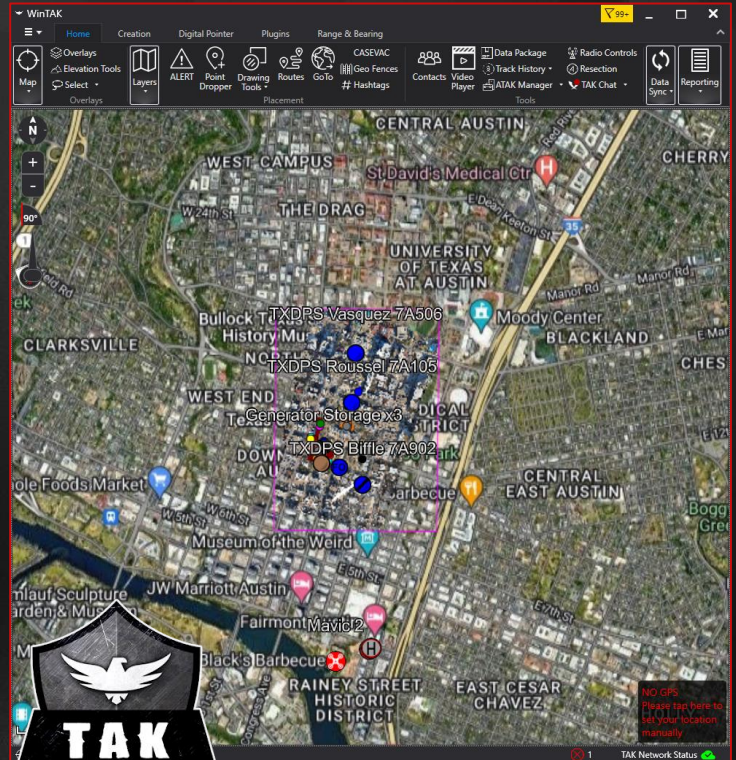

The Location Problem

- ▶ Vehicle locations instead of officer locations
- ▶ Mix of consumer apps instead of a unified agency solution
- ▶ No interoperability with other agencies

Texas TAK Partners

Life-Saving

unit locations

UAS locations

map markup

aircraft locations

NO GPS
Please tap here to
set your location
manually

Cross Platform Functionality

iTAK

ATAK

WinTAK

Interagency Coordination (2023 Texas Governor's Inauguration)

NO GPS
Please tap here to
set your location
manually

External Onboarding (Houston PD)

Taking TAK to the next level

Full List of Integrations

- ▶ ADSB – public and private aircraft
- ▶ CNC Live – *pending*
- ▶ DroneSense – DPS drone locations
- ▶ Drawbridge
- ▶ Shotover – manned aircraft
- ▶ TXMAP – fleet locations
- ▶ Versaterm – fleet location and status