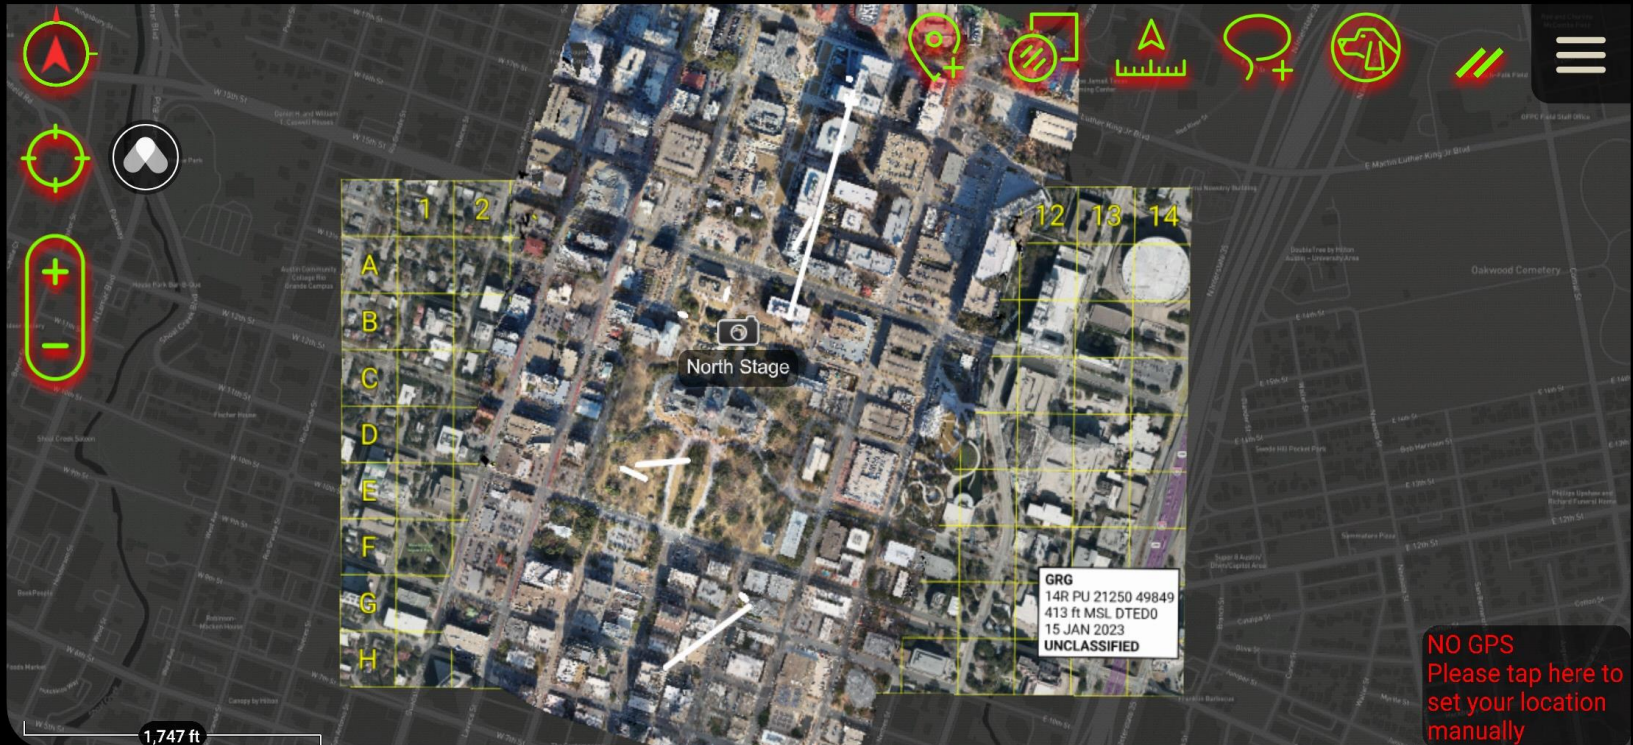

Web Url
[Link to image](#)

NO GPS
Please tap here to set your location manually.

SEND

Drawbridge

**SHOT
OVER**

**Aircraft Position and
Field-of-View**

AR in Shot Over

Advanced Mapping

Emergency Operations Map

- Bad Weather Shelter
- Exits
- Your location

Floorplans

CRITICAL RESPONSE GROUP

NO GPS
Please tap here to
set your location
manually

Advanced Drone Mapping

Mobile Ad-Hoc (MESH) Networks