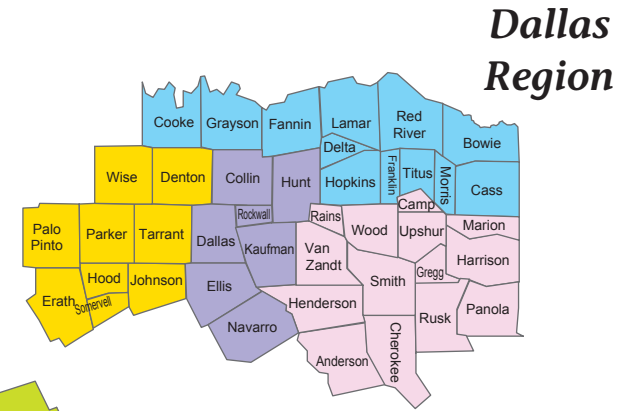

Texas Highway Patrol Division Regions Highway Patrol Districts

District Location

- 1A Garland
- 1B Tyler
- 1C Hurst
- 1D Mt. Pleasant
- 2A Houston
- 2B Beaumont
- 2C Conroe
- 2D Bryan
- 3A Weslaco
- 3B Laredo
- 3C Corpus Christi
- 3D Border District
- 3E Del Rio

**Lubbock
Region**

**Dallas
Region**

**El Paso
Region**

**San Antonio
Region**

**Houston
Region**

District Location

- 4A Midland
- 4B El Paso
- 5A Lubbock
- 5B Amarillo
- 5C Abilene
- 6A Waco
- 6B Austin
- 6C San Antonio
- 7A Capitol Detail
- 7B Capitol Patrol

**McAllen
Region**

Texas Highway Patrol Division Regions

Commercial Vehicle Enforcement Districts

District Location

- 1A Garland
- 2A Houston
- 3A Weslaco
- 3B Laredo
- 3C Corpus Christi
- 4A El Paso
- 5A Lubbock
- 6A Waco