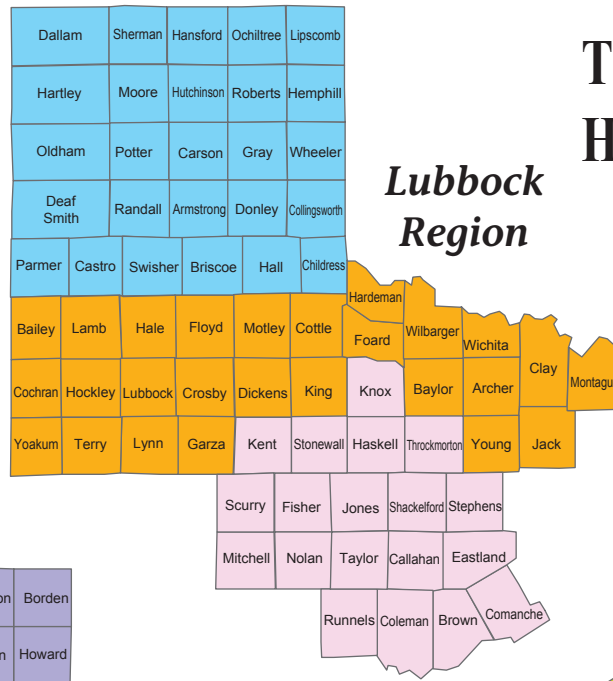

Texas Highway Patrol Division Regions Highway Patrol Districts

District Location

- 1A Garland
- 1B Tyler
- 1C Hurst
- 1D Mt. Pleasant
- 2A Houston
- 2B Beaumont
- 2C Conroe
- 2D Bryan
- 3A Weslaco
- 3B Laredo
- 3C Corpus Christi
- 3D Border District
- 3E Del Rio

**Lubbock
Region**

**Dallas
Region**

**El Paso
Region**

**San Antonio
Region**

**Houston
Region**

District Location

- 4A Midland
- 4B El Paso
- 5A Lubbock
- 5B Amarillo
- 5C Abilene
- 6A Waco
- 6B Austin
- 6C San Antonio
- 7A Capitol Detail
- 7B Capitol Patrol

**McAllen
Region**

Texas Highway Patrol Division Regions

Commercial Vehicle Enforcement Districts

District Location

- 1A Garland
- 2A Houston
- 3A Weslaco
- 3B Laredo
- 3C Corpus Christi
- 4A El Paso
- 5A Lubbock
- 6A Waco