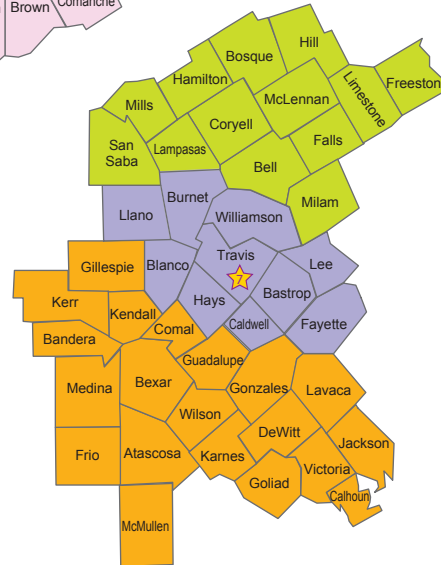

Texas Highway Patrol Division Regions Highway Patrol Districts

District Location

- 1A Garland
- 1B Tyler
- 1C Hurst
- 1D Mt. Pleasant
- 2A Houston
- 2B Beaumont
- 2C Conroe
- 2D Bryan
- 3A Weslaco
- 3B Laredo
- 3C Corpus Christi
- 3D Border District
- 3E Del Rio

**Lubbock
Region**

**Dallas
Region**

**El Paso
Region**

**San Antonio
Region**

**Houston
Region**

District Location

- 4A Midland
- 4B El Paso
- 5A Lubbock
- 5B Amarillo
- 5C Abilene
- 6A Waco
- 6B Austin
- 6C San Antonio
- 7A Capitol Detail
- 7B Capitol Patrol

**McAllen
Region**

Texas Highway Patrol Division Regions

Commercial Vehicle Enforcement Districts

District Location

- 1A Garland
- 2A Houston
- 3A Weslaco
- 3B Laredo
- 3C Corpus Christi
- 4A El Paso
- 5A Lubbock
- 6A Waco