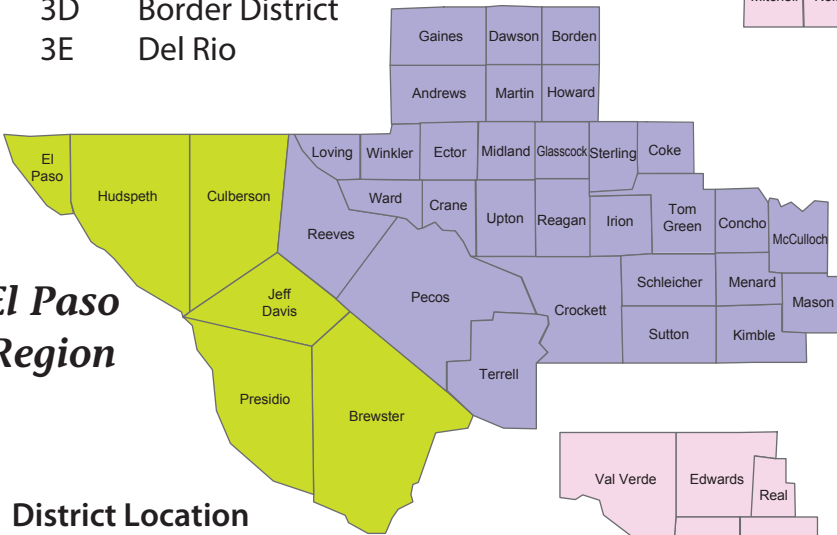

Texas Highway Patrol Division Regions Highway Patrol Districts

District Location

- 1A Garland
- 1B Tyler
- 1C Hurst
- 1D Mt. Pleasant
- 2A Houston
- 2B Beaumont
- 2C Conroe
- 2D Bryan
- 3A Weslaco
- 3B Laredo
- 3C Corpus Christi
- 3D Border District
- 3E Del Rio

**Lubbock
Region**

**Dallas
Region**

**El Paso
Region**

**San Antonio
Region**

**Houston
Region**

District Location

- 4A Midland
- 4B El Paso
- 5A Lubbock
- 5B Amarillo
- 5C Abilene
- 6A Waco
- 6B Austin
- 6C San Antonio
- 7A Capitol Detail
- 7B Capitol Patrol

**McAllen
Region**

Texas Highway Patrol Division Regions

Commercial Vehicle Enforcement Districts

District Location

- 1A Garland
- 2A Houston
- 3A Weslaco
- 3B Laredo
- 3C Corpus Christi
- 4A El Paso
- 5A Lubbock
- 6A Waco