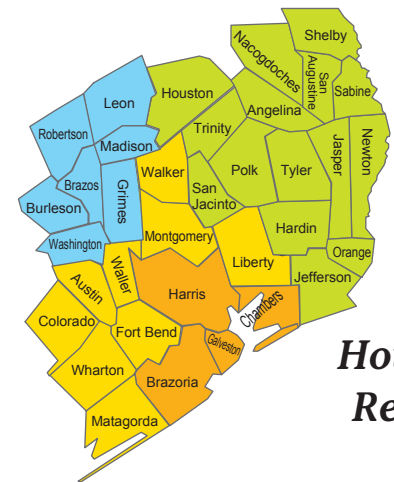

Texas Highway Patrol Division Regions Highway Patrol Districts

District Location

- 1A Garland
- 1B Tyler
- 1C Hurst
- 1D Mt. Pleasant
- 2A Houston
- 2B Beaumont
- 2C Conroe
- 2D Bryan
- 3A Weslaco
- 3B Laredo
- 3C Corpus Christi
- 3D Border District
- 3E Del Rio

**Lubbock
Region**

**Dallas
Region**

**El Paso
Region**

**San Antonio
Region**

**Houston
Region**

District Location

- 4A Midland
- 4B El Paso
- 5A Lubbock
- 5B Amarillo
- 5C Abilene
- 6A Waco
- 6B Austin
- 6C San Antonio
- 7A Capitol Detail
- 7B Capitol Patrol

**McAllen
Region**

Texas Highway Patrol Division Regions

Commercial Vehicle Enforcement Districts

District Location

- 1A Garland
- 2A Houston
- 3A Weslaco
- 3B Laredo
- 3C Corpus Christi
- 4A El Paso
- 5A Lubbock
- 6A Waco